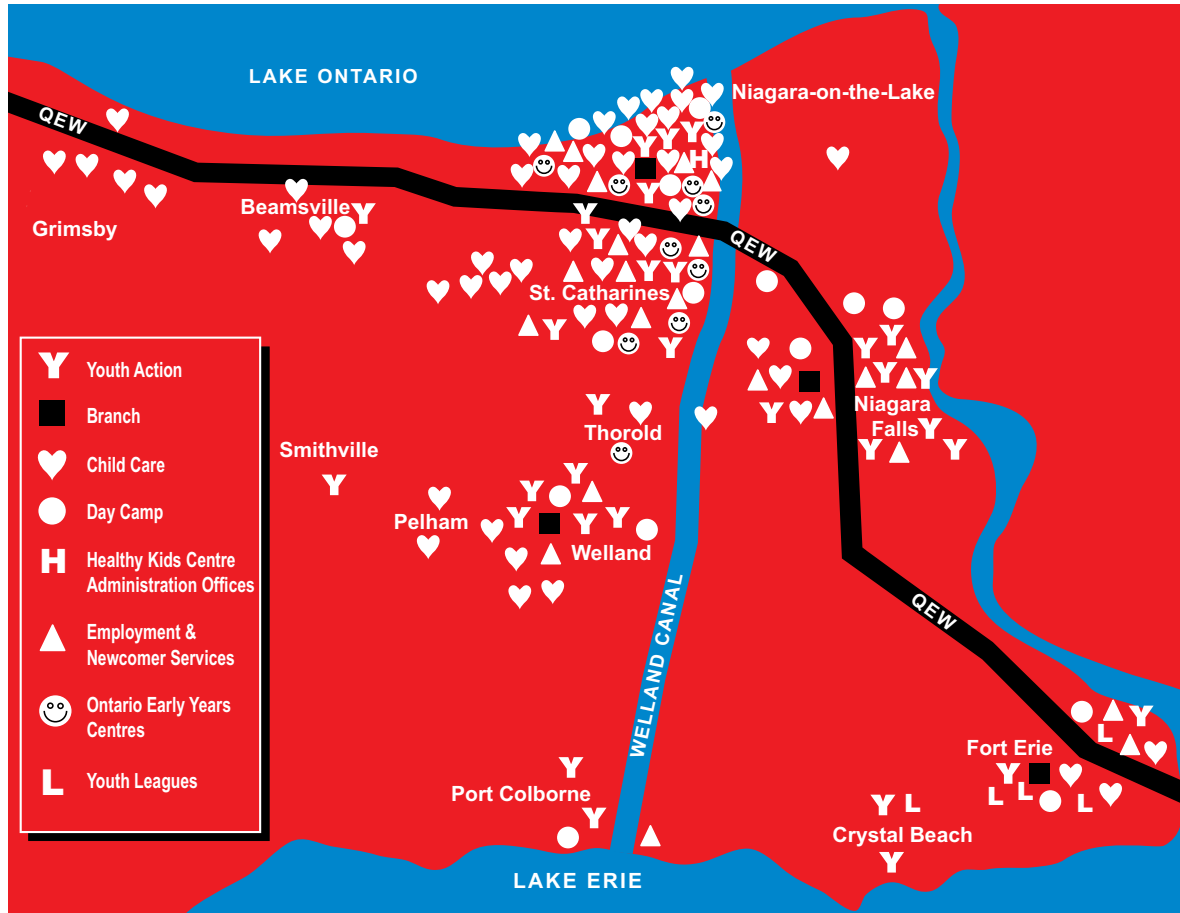

Revenue \$24,300,988

Expenses \$23,442,232

151 YMCA Locations Across Niagara

Number of Participants 75,085

Participants by Age Group

We build strong kids,
strong families,
strong communities.

Plus de vie à la vie
des jeunes, des familles
et de la communauté.