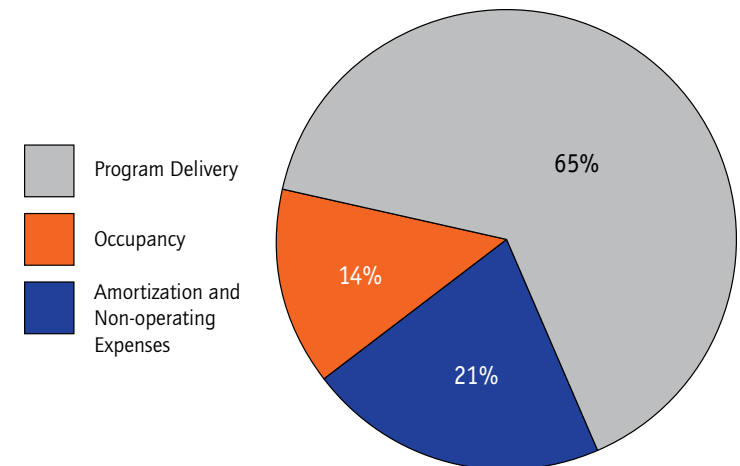

Revenue \$24,300,988

Expenses \$23,442,232

151 YMCA Locations Across Niagara

Number of Participants 75,085

Participants by Age Group

We build strong kids,
strong families,
strong communities.

Plus de vie à la vie
des jeunes, des familles
et de la communauté.