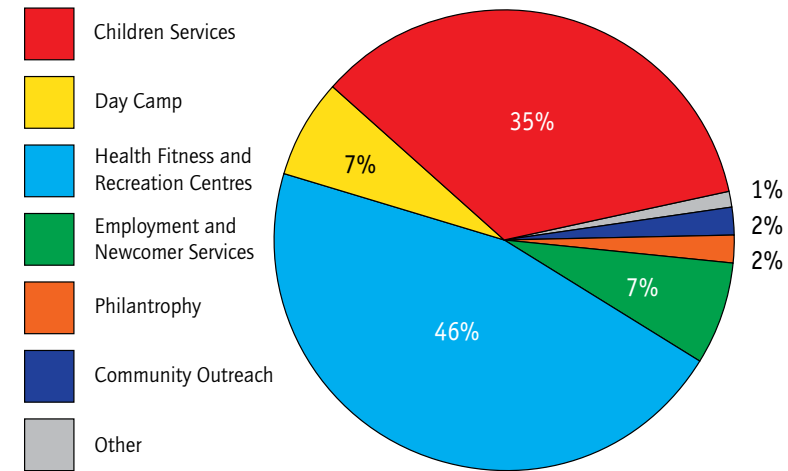

Revenue \$24,300,988

Expenses \$23,442,232

151 YMCA Locations Across Niagara

Number of Participants 75,085

Participants by Age Group

We build strong kids,
strong families,
strong communities.

Plus de vie à la vie
des jeunes, des familles
et de la communauté.